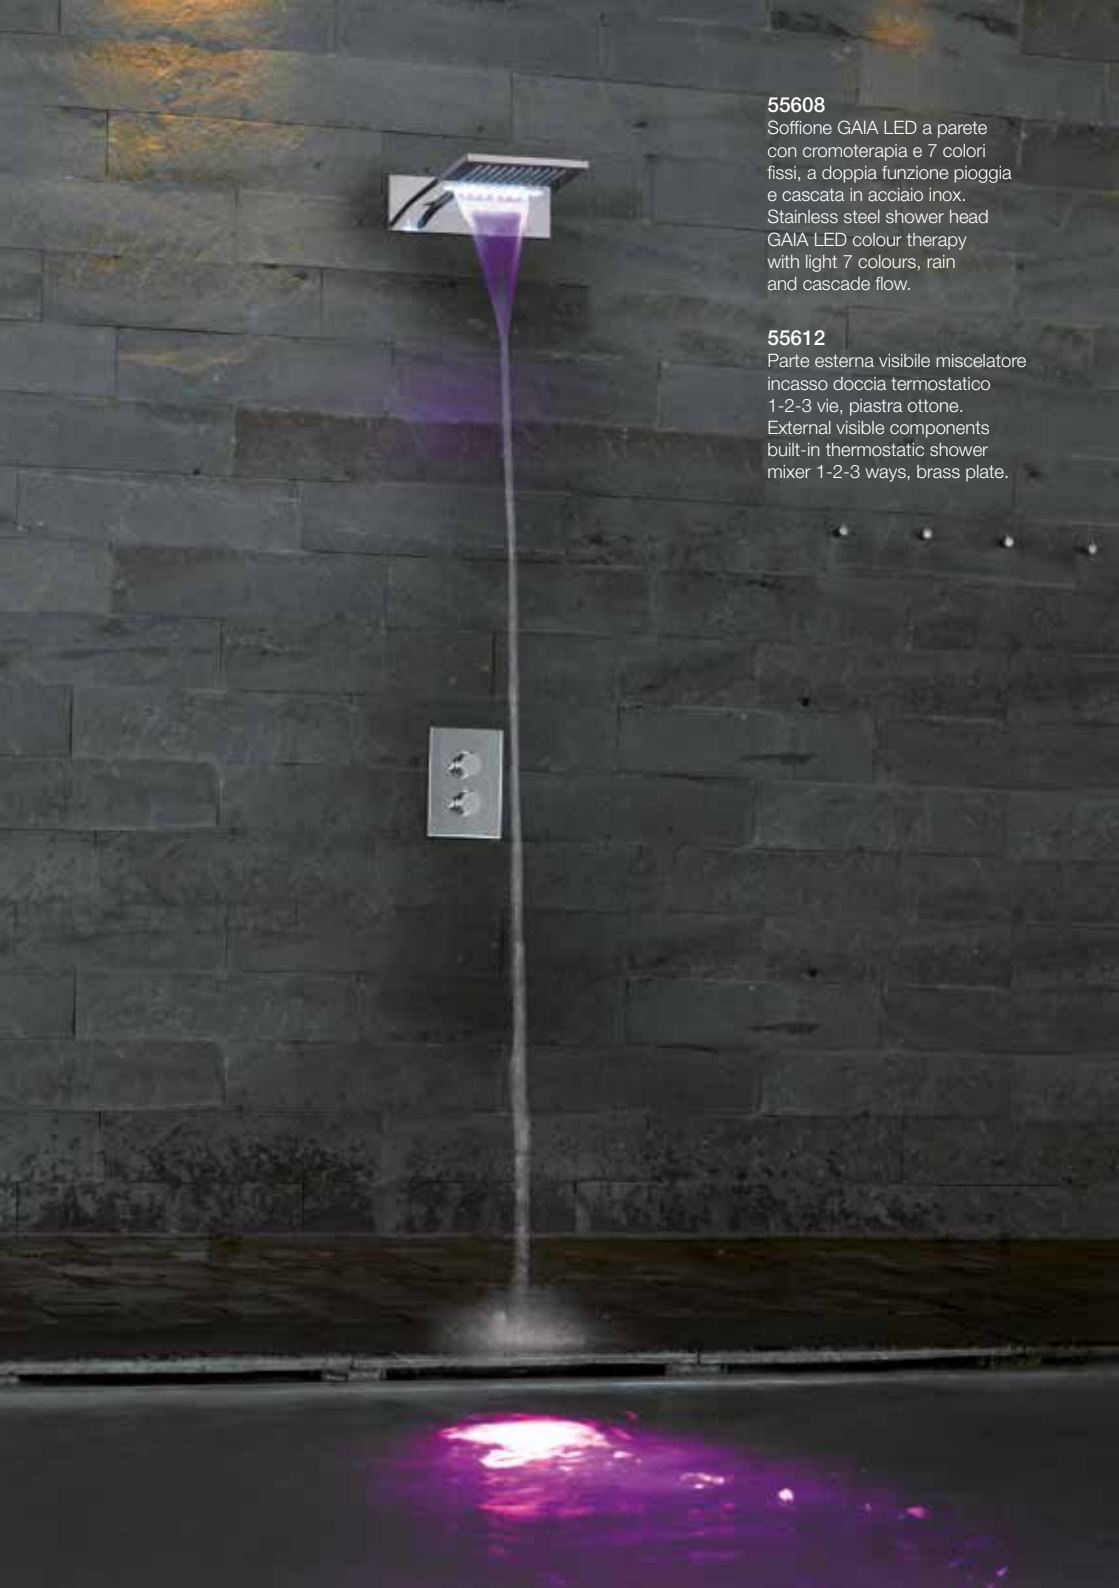

55608

Soffione GAIA LED a parete con cromoterapia e 7 colori fissi, a doppia funzione pioggia e cascata in acciaio inox. Stainless steel shower head GAIA LED colour therapy with light 7 colours, rain and cascade flow.

55612

Parte esterna visibile miscelatore incasso doccia termostatico 1-2-3 vie, piastra ottone. External visible components built-in thermostatic shower mixer 1-2-3 ways, brass plate.